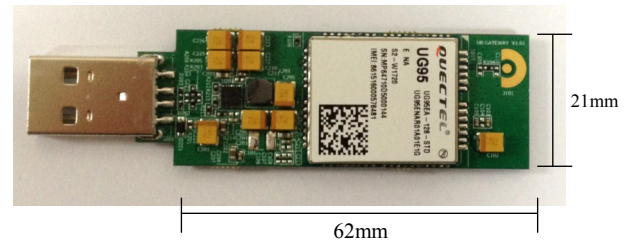

# ADP-W95

### General Features

<b>Frequency Bands</b>	<b>ADP-W95-E</b> 900/2100MHz@UMTS 900/1800MHz@GSM <b>ADP-W95-A</b> 850/1900MHz@UMTS 3G only
<b>HSUPA</b>	Release 7(category 6)
<b>HSDPA</b>	Release 7(category 8)
<b>EDGE</b>	Downlink only
<b>GPRS</b>	Multi-slot Class 12
<b>UMTS</b>	Release 99/7
<b>GSM</b>	Release 99/4
<b>Supply Voltage Range</b>	USB 5.0v typ.
<b>Operation Temperature</b>	-40 °C ~ +85°C
<b>Dimensions</b>	72.0*21*5.7mm (PCBA only) 83.6*24.3*16.7mm (With plastic case)
<b>Weight</b>	Approx. 15g
<b>Control via AT commands</b>	3GPP TS27.007, 27.005 and other enhanced AT Commands

### Interfaces

<b>USB</b>	2.0 High Speed/ USB-A MALE
<b>SIM</b>	1.8V/3V
<b>NETLIGHT LED</b>	Indication for Network registration Status
<b>STATUS LED</b>	Indication for UG95 Power On /Off Status
<b>Power LED</b>	Indication for USB Power On /OFF
<b>Antenna Interface</b>	FPC WCDMA antenna enclosed